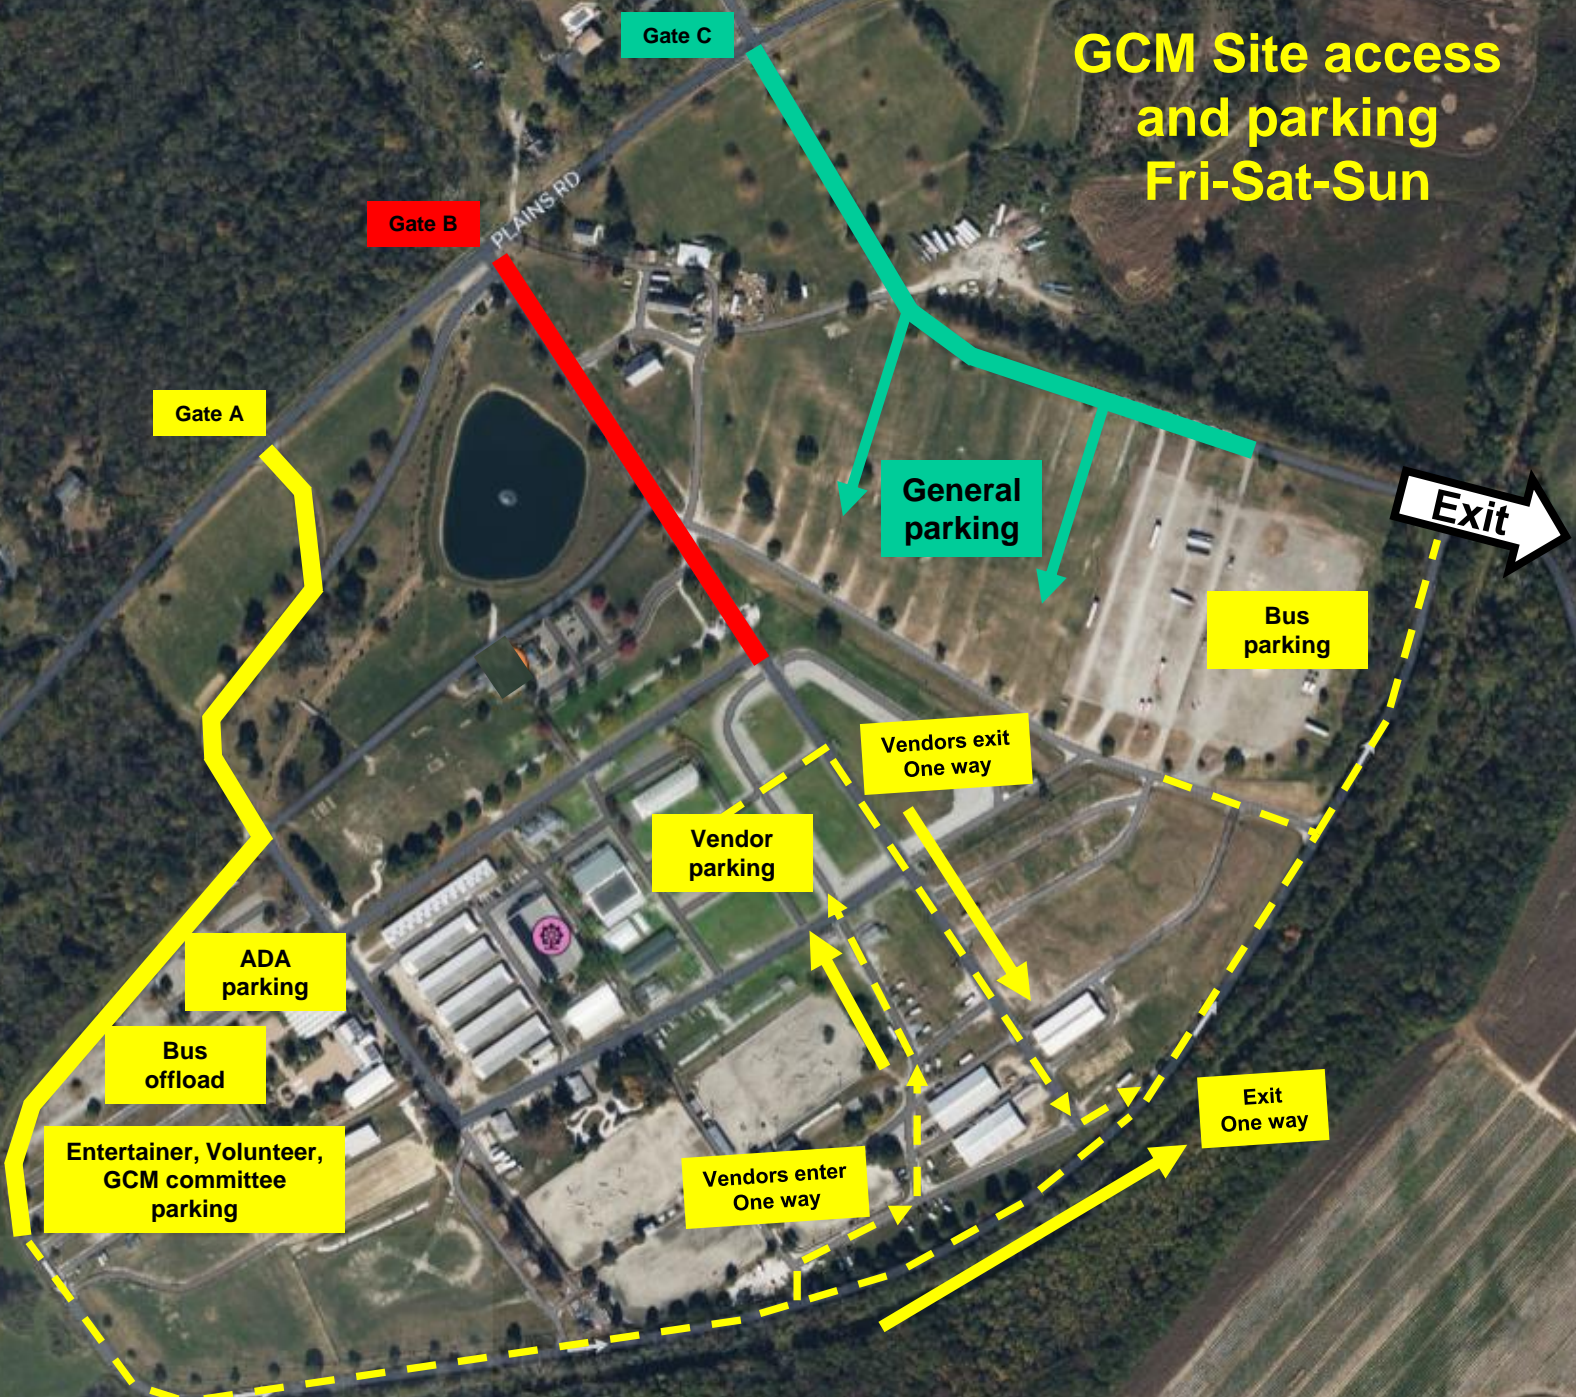

GCM Site access and parking Fri-Sat-Sun

Gate C

General parking

Gate B

Emergency vehicles only!
No entrance during GCM hours Friday thru Sunday

Gate A

Entrance and parking with **permits only** for ADA, GCM entertainers, GCM volunteers, GCM vendors, & for bus drop off